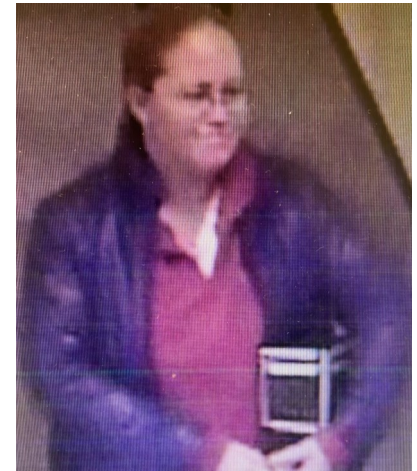

**Age:** 42  
**Height:** 5'7"  
**Weight:** 130  
**Eyes:** Green  
**Hair:** Strawberry  
Blonde

**Clothing:** Red collared shirt, dark jacket, dark pants. Wears glasses.

**Scars/Tattoos:** Tribal tattoo on right side of abdominal area; scar near right eye.

Christine was last seen at a business in the 1400 block of Bluff Road in Richland County, South Carolina on January 18, 2012. She was never seen or heard from again. She is a homicide victim whose body has not been recovered. Christine has strawberry blonde hair, green eyes and a scar near her right eye and a tribal tattoo on the right side of her abdomen. She wore eyeglasses.