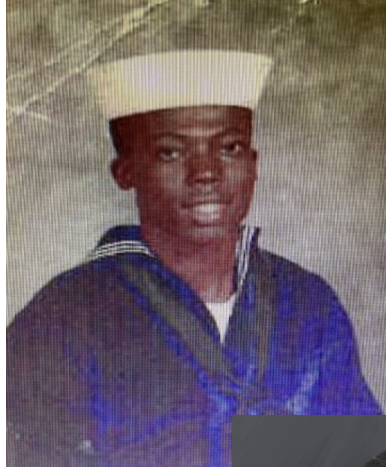

## Herman J. "Dig" Caldwell

**Age:** 32

**Height:** 5'8"

**Weight:** 150 lbs.

**Eyes:** Brown

**Hair:** Black

**Clothing:** Last seen wearing blue flowered shirt, black pants, black shoes and hat.  
1/2 inch scar, neck, right side.

Herman Caldwell was last seen by his mother on March 3, 1982, and was on his way to Charleston, SC. He was driving a black/gray 1972 Pontiac Grand Prix SC tag GOK 105. His family has not heard from him since his disappearance nor have record searches provided any new information. DNA is on file. Due to other information obtained in the investigation,