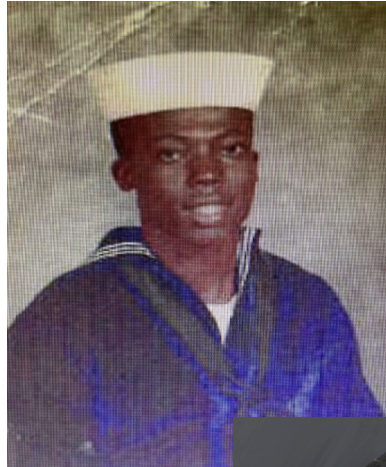

# COLD CASE

Richland County Sheriff's Department  
Criminal Investigative Division  
5623 Two Notch Rd  
Columbia, SC 29223  
(803) 576-3000

## Missing Person—1982

**Date Missing:**

March 3, 1982

**RCSD Case #**

0604816512

NIC# M255683673

NAMUS# MP29623

**If you have any information or questions regarding this incident, please contact:**

**Herman J. "Dig" Caldwell**

**Age:** 32

**Height:** 5'8"

**Weight:** 150 lbs.

**Eyes:** Brown

**Hair:** Black

**Clothing:** Last seen wearing blue flowered shirt, black pants, black shoes and hat.  
1/2 inch scar, neck, right side.

Herman Caldwell was last seen by his mother on March 3, 1982, and was on his way to Charleston, SC. He was driving a black/gray 1972 Pontiac Grand Prix SC tag GOK 105. His family has not heard from him since his disappearance nor have record searches provided any new information. DNA is on file. Due to other information obtained in the investigation,